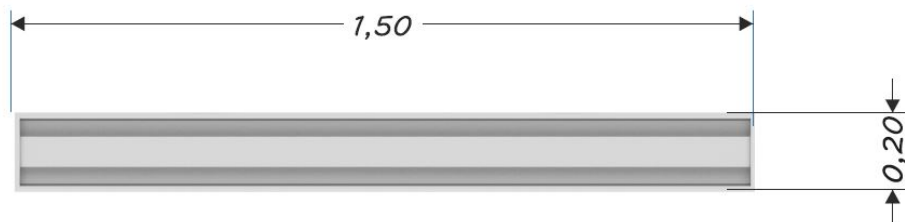

SOLO WP2805 (150x20)

WP2805 (150X20)

150 x 20 cm

Device Specifications	
Length	1,50 m
Width	0,20 m
Total height	max 0,59 m
Age range	3-14 years
In accordance w/ EN standards	1176-1:2008
Availability of spare parts	Yes

Minimal space

Material Specification

- playground equipment serie for water and sand play, consists of number of components witch allows to create different composition od water tanks connected with gutters, thus giving endless opportunities for fun.