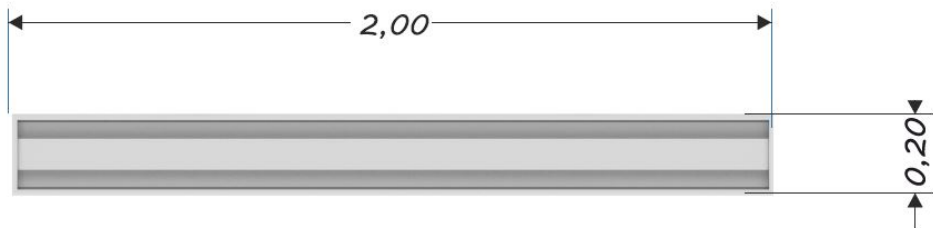

SOLO WP2806 (200x20)

WP2806 (200X20)

200 x 20 cm

Device Specifications	
Length	2,00 m
Width	0,20 m
Total height	max 0,59 m
Age range	3-14 years
In accordance w/ EN standards	1176-1:2008
Availability of spare parts	Yes

Minimal space

Material Specification

- playground equipment serie for water and sand play, consists of number of components witch allows to create different composition od water tanks connected with gutters, thus giving endless opportunities for fun.